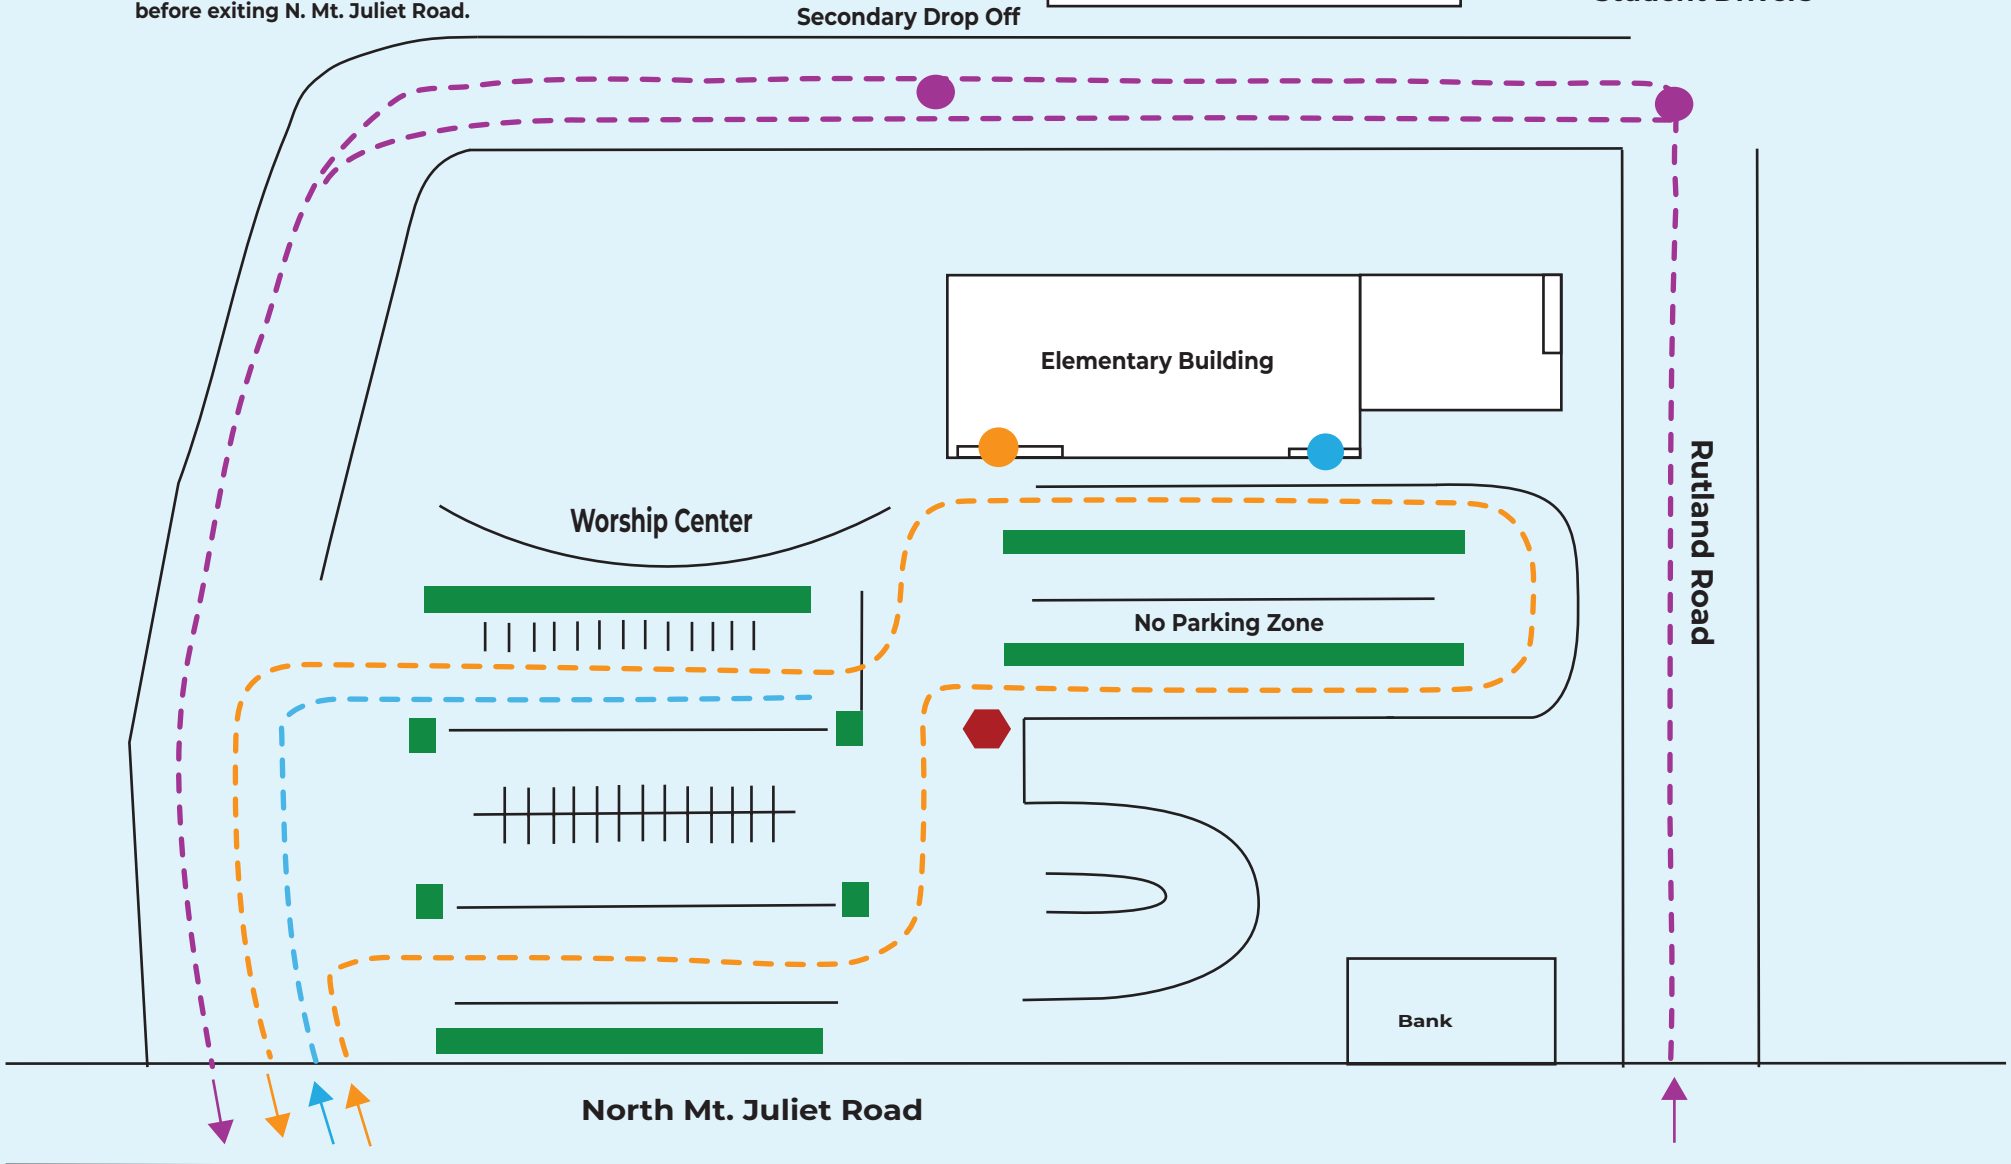

- Pre-K Parents Arrival: Enter N. Mt. Juliet Rd., Park & Walk to Selected Door, Temperature Check at Door, Exit N. Mt. Juliet Rd.
- Grades K-5 Arrival: Enter N. Mt. Juliet Rd, Single File Line, Exit N. Mt. Juliet Rd., Temperature Check at Main Lobby.
- MS & HS Arrival: Enter Rutland Road, Exit N. Mt. Juliet Rd., create 2 lines, Temperature Check Point at modular entrances. Merge back before exiting N. Mt. Juliet Road.

2 Lines:
Right: Student Drop-Off
Left: Through-Traffic/-
Student Drivers

DISMISSAL PLAN

-  Pre-K & Parents Dismissal: Enter N. Mt. Juliet Rd., Park & Walk to Selected Door, Exit N. Mt. Juliet Rd.
-  Grades K-5 Dismissal: Enter N. Mt. Juliet Rd, Split 2 Lines, Exit N. Mt. Juliet Rd.
-  MS & HS Dismissal: Enter Rutland Road in 2 lines, Exit N. Mt. Juliet Rd. 1 line.