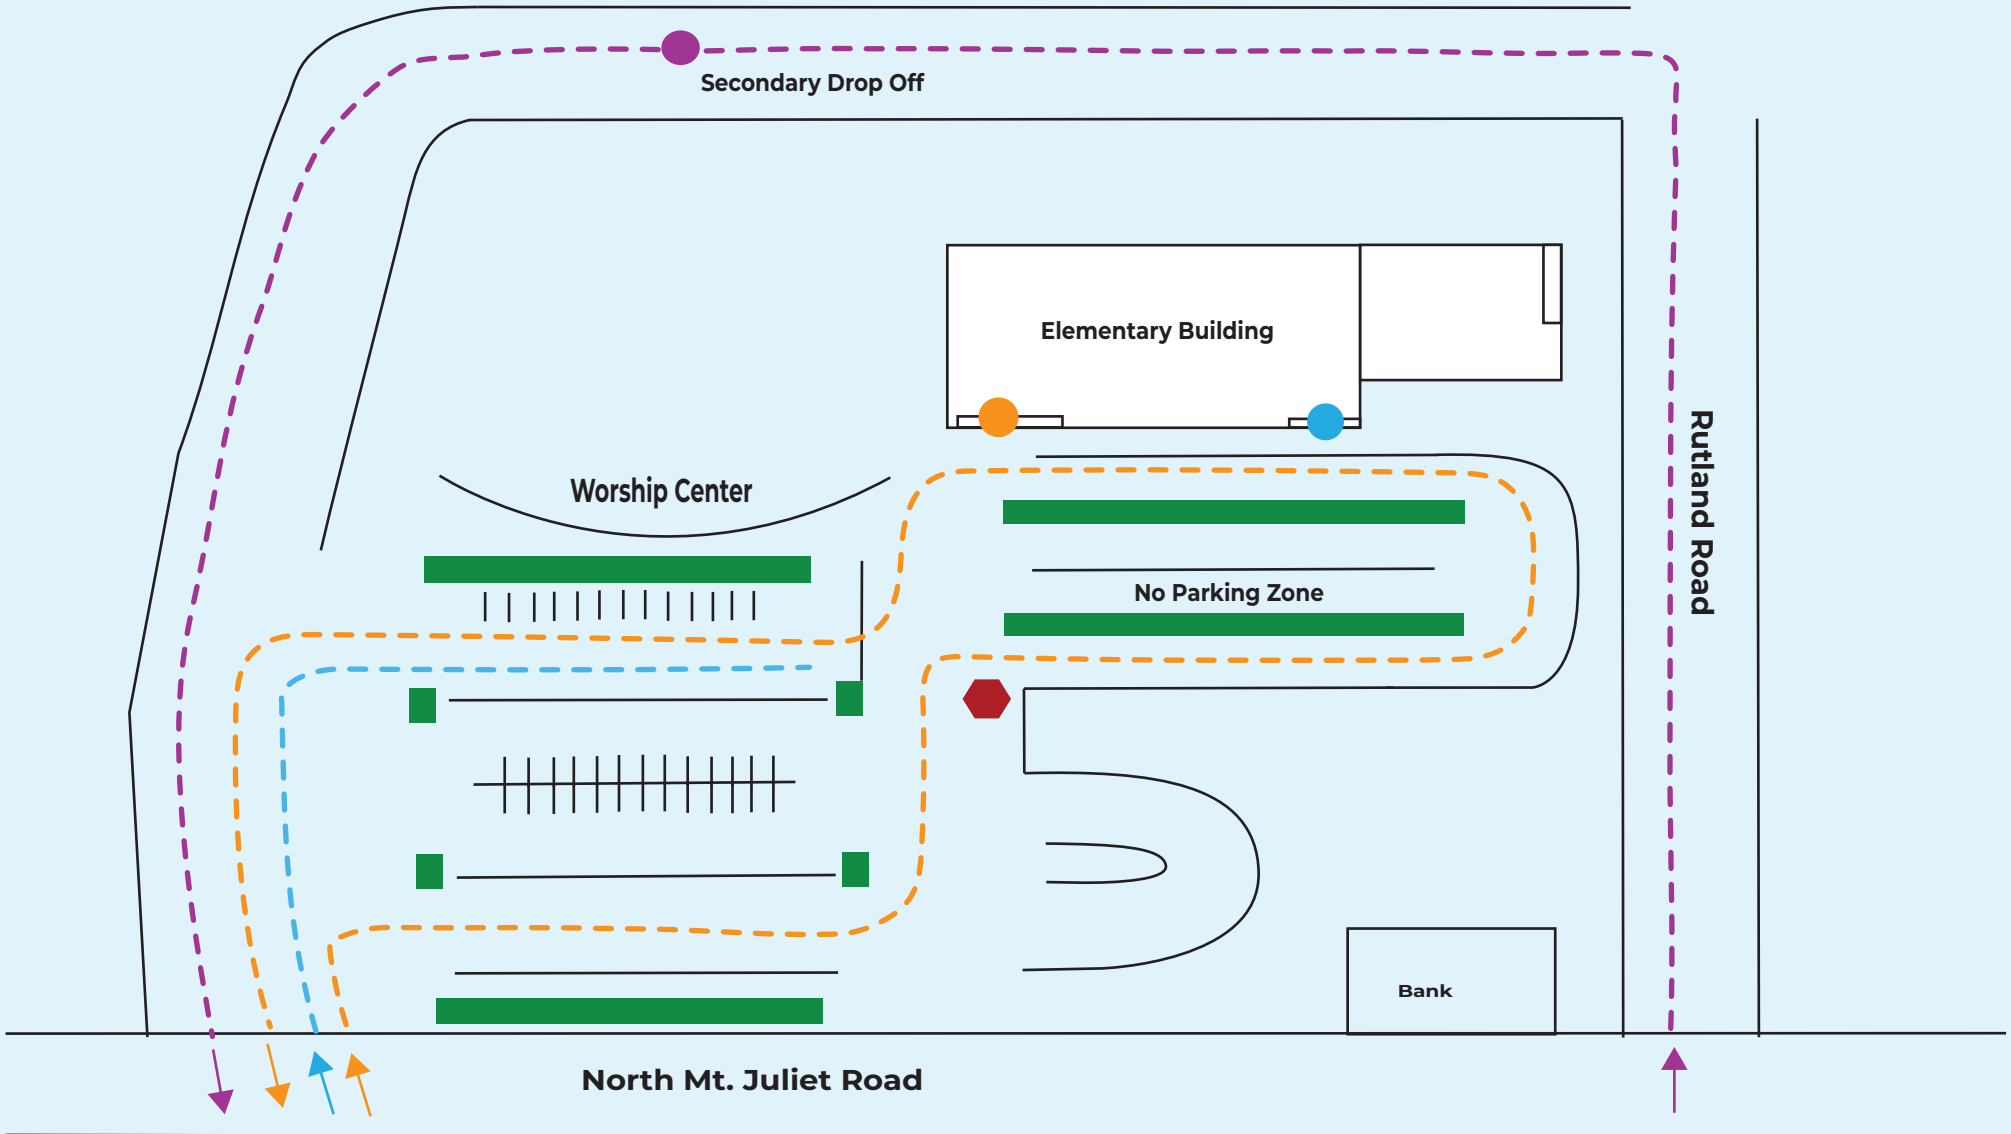

- **Pre-K Parents Arrival:** Enter N. Mt. Juliet Rd., Park & Walk to Selected Door, Temperature Check at Door, Exit N. Mt. Juliet Rd.
- **Grades K-5 Arrival:** Enter N. Mt. Juliet Rd, Single File Line, Exit N. Mt. Juliet Rd., Temperature Check at Main Lobby.
- **MS & HS Arrival:** Enter Rutland Road, Exit N. Mt. Juliet Rd., Temperature Check Point at modular entrances.

DISMISSAL PLAN

-  Pre-K & Parents Dismissal: Enter N. Mt. Juliet Rd., Park & Walk to Selected Door, Exit N. Mt. Juliet Rd.
-  Grades K-5 Dismissal: Enter N. Mt. Juliet Rd, Split 2 Lines, Exit N. Mt. Juliet Rd.
-  MS & HS Dismissal: Enter Rutland Road in 2 lines, Exit N. Mt. Juliet Rd. 1 line.